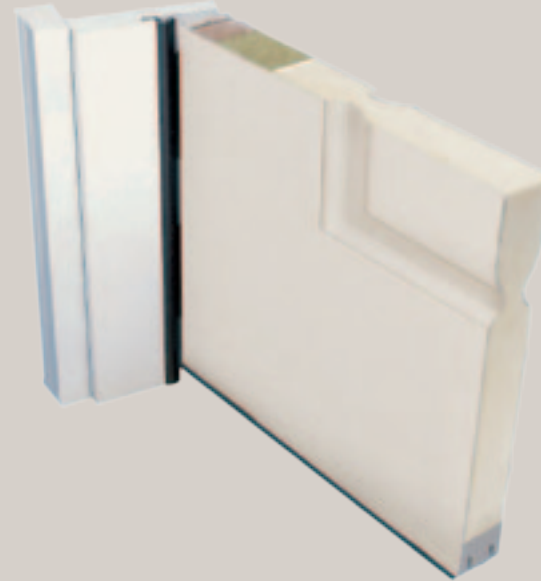

plastpro®

Fiberglass Smooth Skin

These doors are scratch-resistant! Patented, pre-pigmented white skin infuses the door white through and through. Can be painted or faux finished to coordinate with your home decor.

All door systems are sold unfinished. Natural color of smooth doors are white.