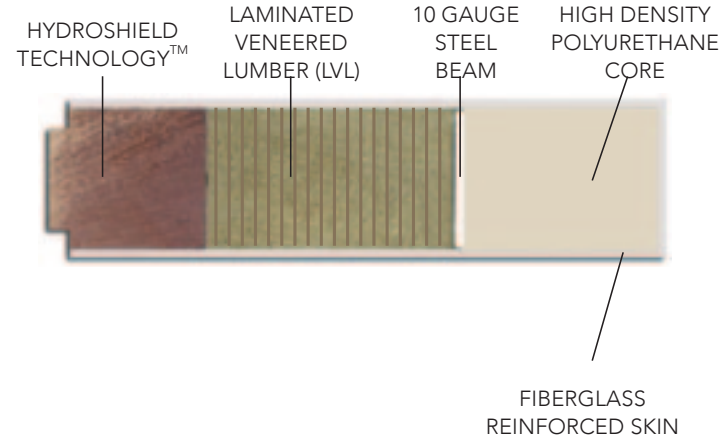

plastpro®
Fiberglass 8 ft.
Woodgrain Textured

All door systems are sold unfinished.
Natural color of woodgrain doors are tan/beige.

RESIDENTIAL LIMITED LIFETIME WARRANTY

All door systems are sold unfinished.
Natural color of woodgrain doors are tan/beige.

plastpro®
Fiberglass 8 ft.
Woodgrain Textured

All door systems are sold unfinished.
Natural color of woodgrain doors are tan/beige.

RESIDENTIAL LIMITED LIFETIME WARRANTY

All door systems are sold unfinished.
Natural color of woodgrain doors are tan/beige.

8/0 Doors

PART NUMBER	2/0	2/4	2/6	2/8	2/10	3/0
DRG2980 • 6-PANEL				●		● ●
DRG6080 • 6-PANEL			●	●		● ●
DRG0080 • FLUSH	●		●	● ●	●	● ●

● HVHZ STOCK ● HVHZ SPECIAL ORDER ● WBD STOCK ● WBD SPECIAL ORDER

All door sizes shown can be built as double door systems.

🔥 Some models available Fire Rated, minimum quantities may apply.