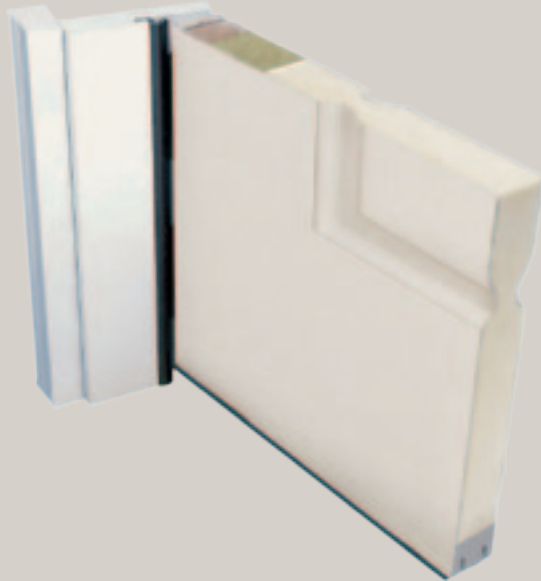

plastpro®

Fiberglass 8ft. Smooth Skin

RESIDENTIAL 25 YEAR LIMITED WARRANTY

All door systems are sold unfinished.
Natural color of smooth doors are white.

8/0 Doors

NOT HVHZ

PART NUMBER	2/0	2/4	2/6	2/8	2/10	3/0
DRS2B80 • 2-PANEL SQUARE TOP				●		● ●
DRS6080 • 6-PANEL			● ●	● ●		● ●
DRS2D80 • 2-PANEL ARCHED TOP						●
DRS2G80 • 2-PANEL ARCHED TOP PLANK				●		● ●
DRS3080 • 3-PANEL				●		●
DRS2980 • 2-PANEL				●		● ●
DRS0080 • FLUSH	●	●	● ●	● ●	● ●	● ●

● HVHZ STOCK ○ HVHZ SPECIAL ORDER ● WBD STOCK ○ WBD SPECIAL ORDER

All door sizes shown can be built as double door systems.

🔥 Some models available Fire Rated, minimum quantities may apply.