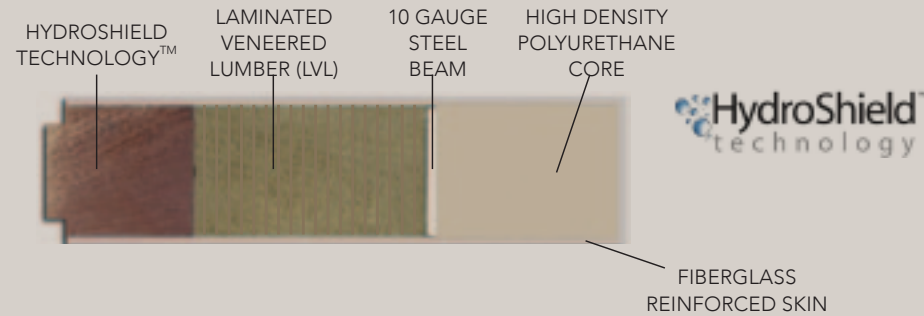

plastpro®

Fiberglass 8ft. Smooth Skin

RESIDENTIAL 25 YEAR LIMITED WARRANTY

All door systems are sold unfinished.
Natural color of smooth doors are white.

8/0 Doors

NOT HVHZ

PART NUMBER	2/0	2/4	2/6	2/8	2/10	3/0
DRS2B80 • 2-PANEL SQUARE TOP				●		● ●
DRS6080 • 6-PANEL			● ●	● ●		● ●
DRS2D80 • 2-PANEL ARCHED TOP						●
DRS2G80 • 2-PANEL ARCHED TOP PLANK				●		● ●
DRS3080 • 3-PANEL				●		●
DRS2980 • 2-PANEL				●		● ●
DRS0080 • FLUSH	●	●	● ●	● ●	● ●	● ●

● HVHZ STOCK ○ HVHZ SPECIAL ORDER ● WBD STOCK ○ WBD SPECIAL ORDER

All door sizes shown can be built as double door systems.

🔥 Some models available Fire Rated, minimum quantities may apply.